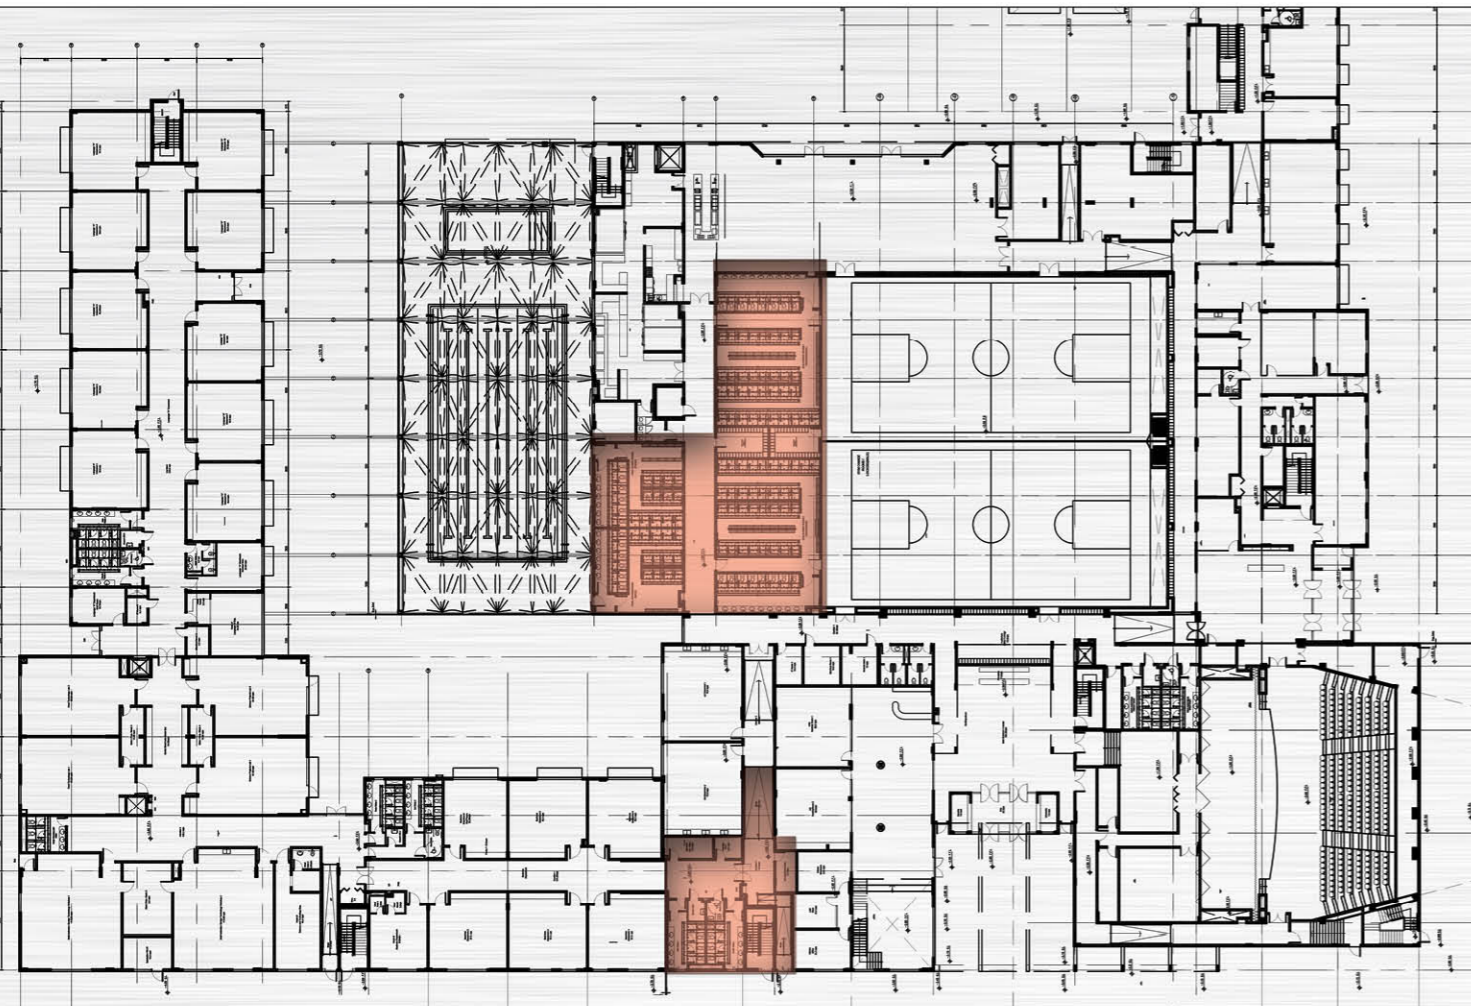

SIMPLE AND CHIQUE, OUR ELEGANCE RANGE COMPRISES OF CUBICLES MADE FROM HPL PANELS USING BLACK PVC ACCESSORIES. IT IS A PERFECTLY ECONOMICAL SOLUTION FOR ANY TYPE OF FACILITY.

CUBICLES ELEGANCE