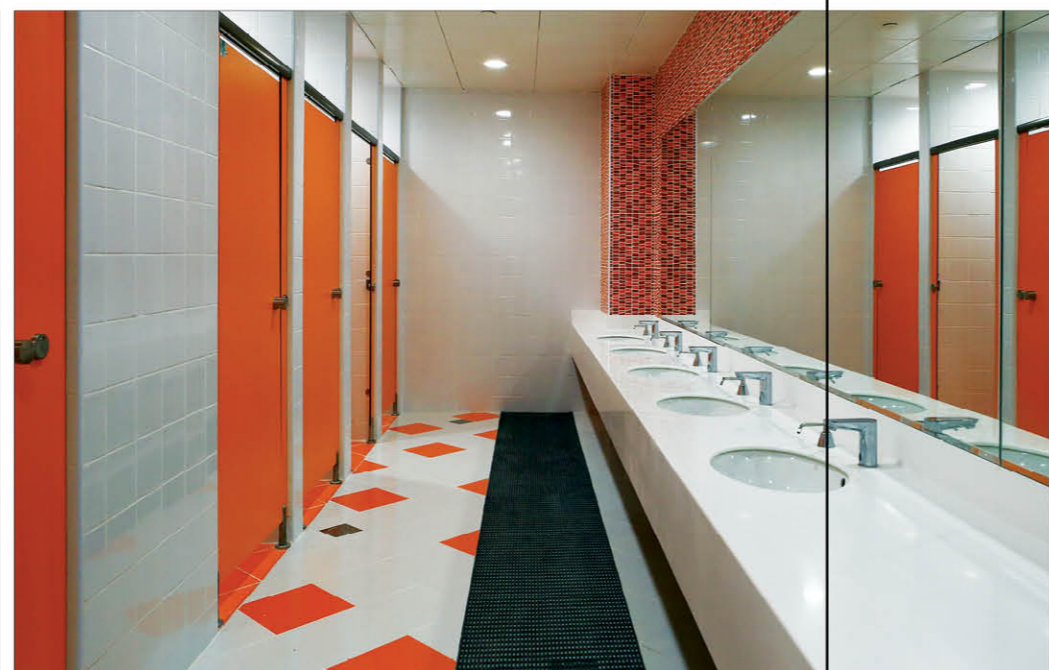

CONSTRUCTION :

TOILET CUBICLES ARE MADE OF VARYING THICK SOLID GRADE COMPACT LAMINATE PANELS. DOORS AND ARE SUPPORTED BY STAINLESS STEEL HARDWARE FIXED TO THE BOTTOM, MIDDLE AND TOP REGION OF THE DOOR. DOORS ARE EQUIPPED WITH A STAINLESS STEEL COAT HOOK AND A LOCK. DIVIDERS ARE CONNECTED TO THE BACK WALL BY STAINLESS STEEL BRACKETS. FOR MAXIMUM STABILITY AND ALIGNMENT, A HEAD RAIL IS APPLIED TO THE CUBICLE SYSTEM.