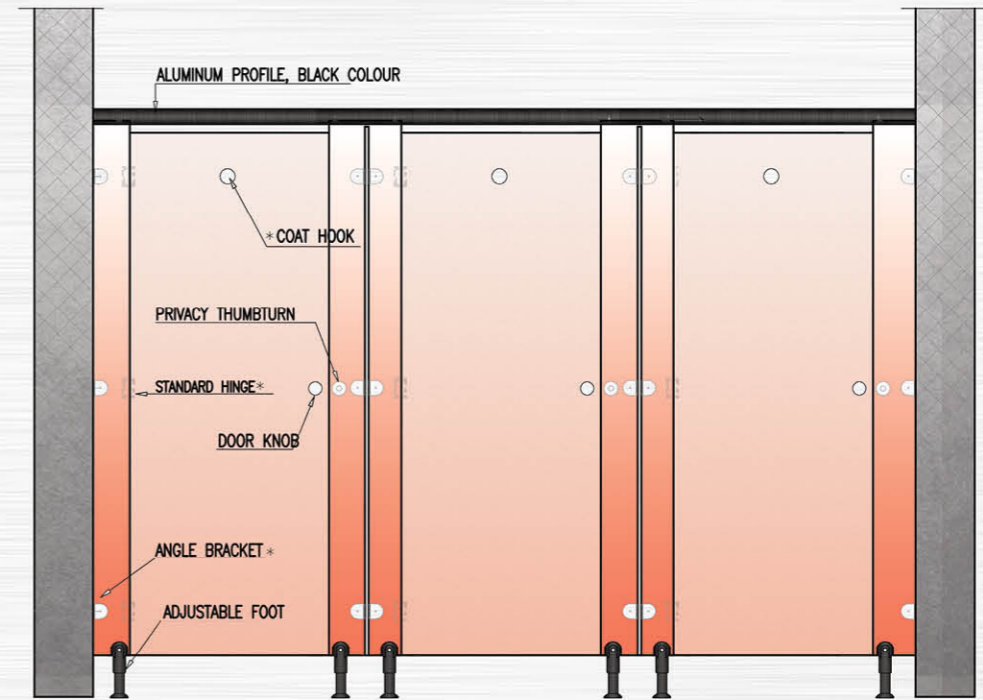

SIMPLE AND CHIQUE, OUR ELEGANCE RANGE COMPRISES OF CUBICLES MADE FROM HPL PANELS USING BLACK PVC ACCESSORIES. IT IS A PERFECTLY ECONOMICAL SOLUTION FOR ANY TYPE OF FACILITY.