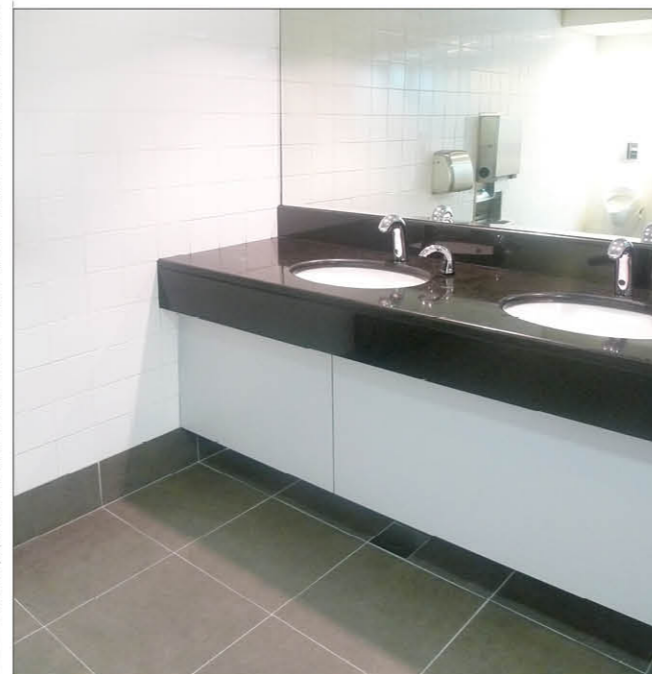

COUNTERS CLADDING & VANITY