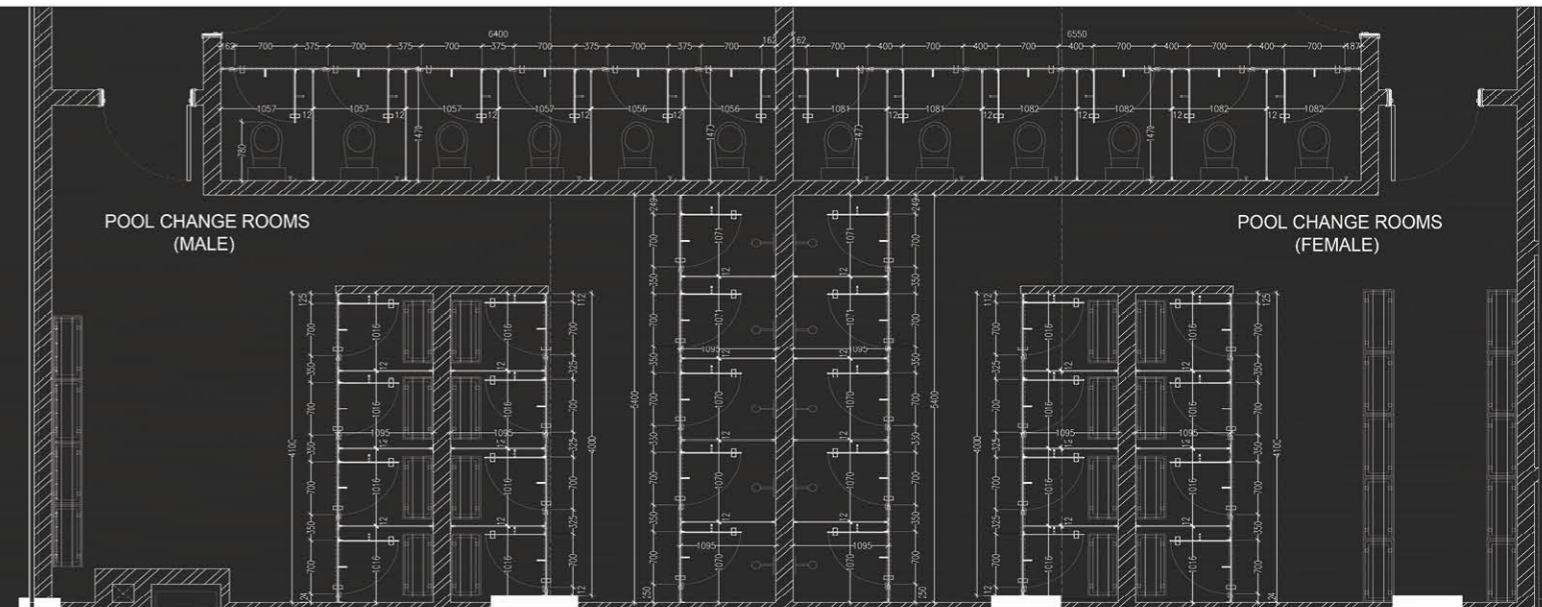

CUBICLES ELEGANCE