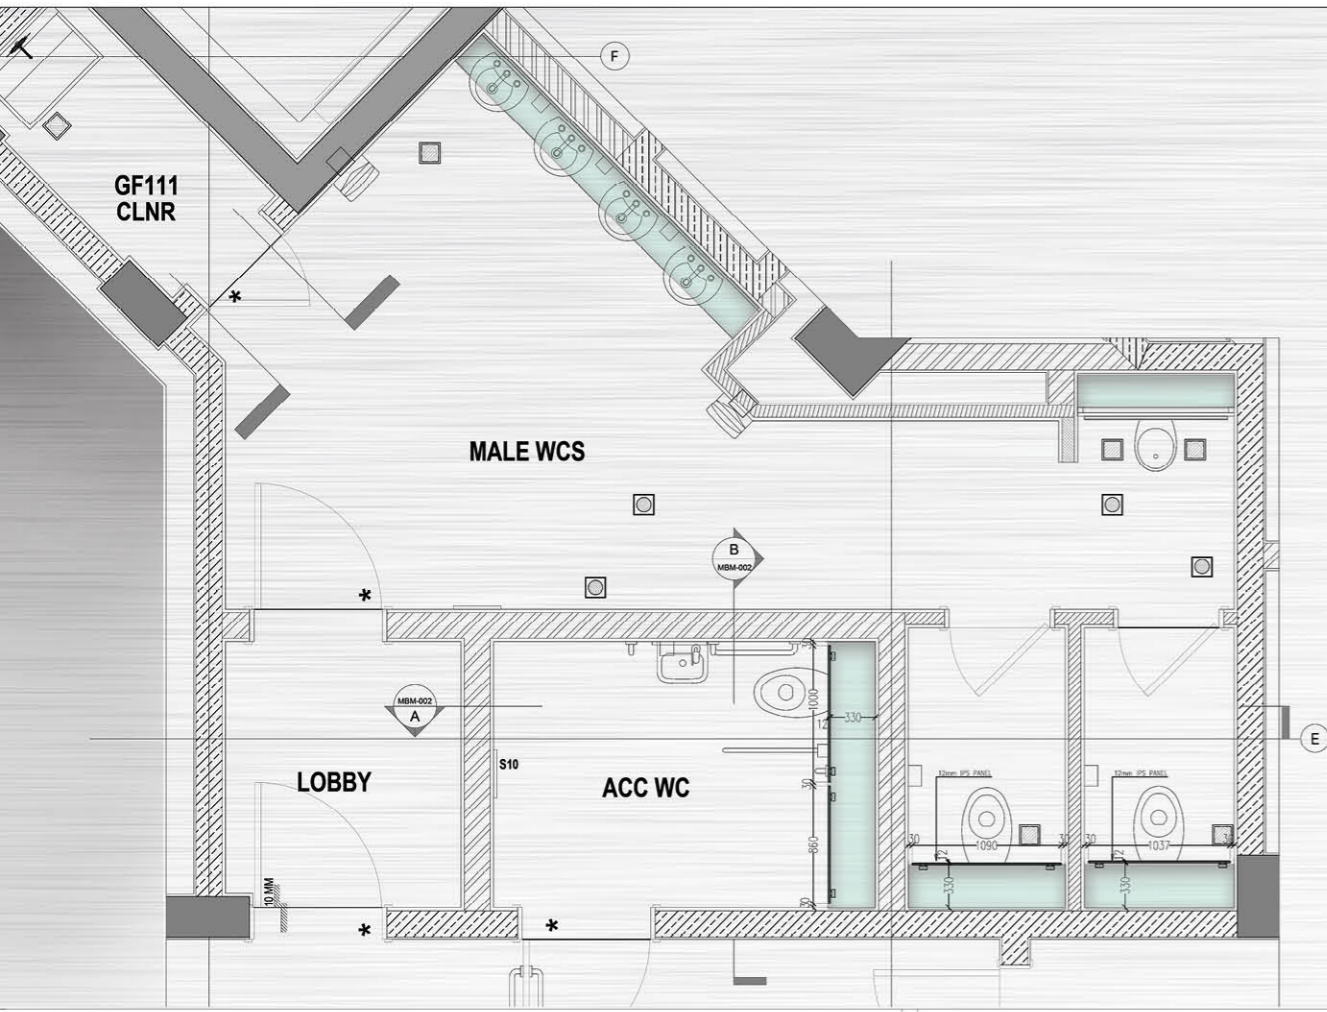

HIGHLY DURABLE, WATER AND IMPACT RESISTANT, OUR TOILET FLUSH TANK CLADDING, VANITY COUNTERS AND FASCIA PANELS ARE MADE OF HPL, MOUNTED ON ALUMINUM PROFILES. THE SYSTEM IS RIGID AND FLEXIBLE TO REMOVE FOR MAINTENANCE, MAKING IT A PERFECT SOLUTION FOR HIGH END INSTALLATIONS.

COUNTERS CLADDING & VANITY