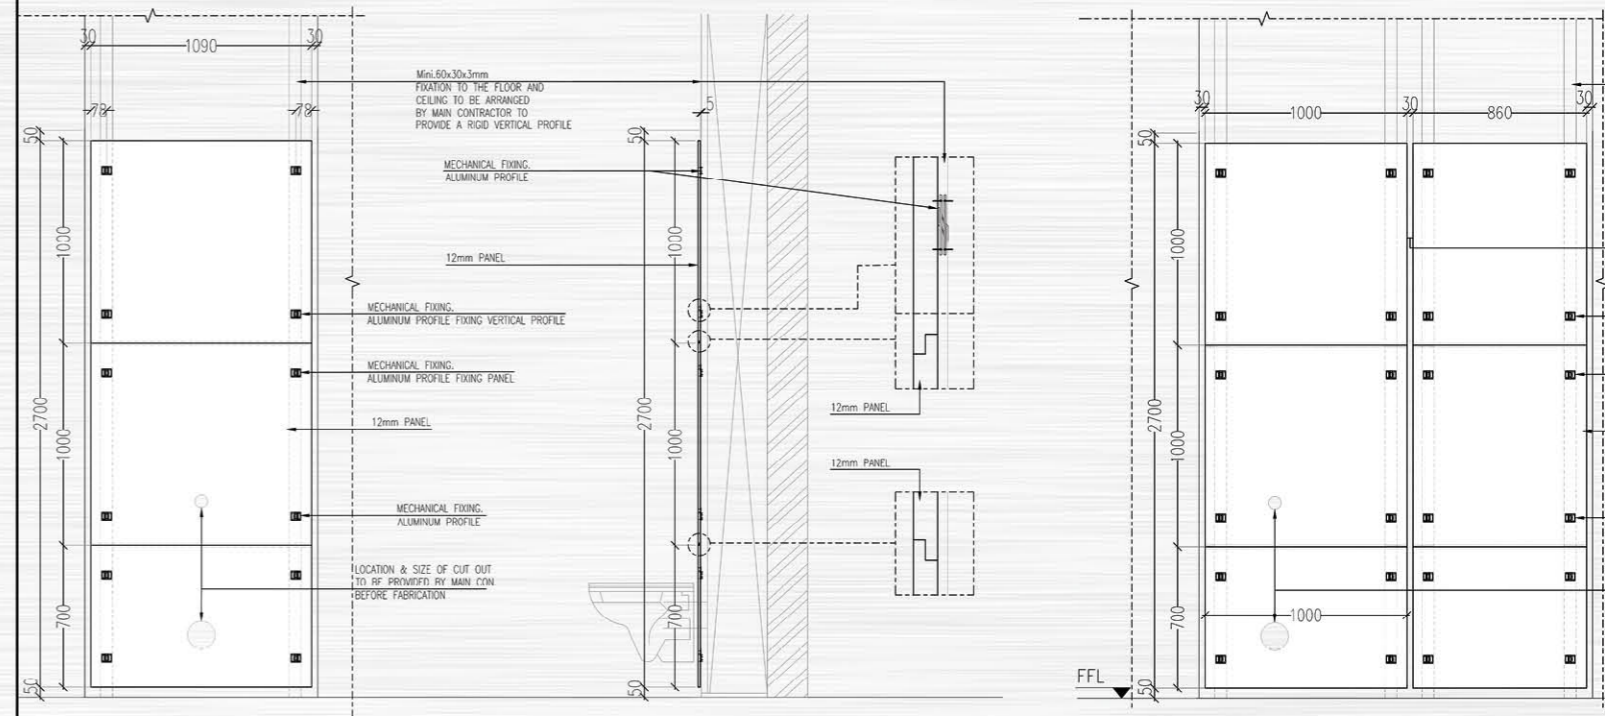

HIGHLY DURABLE, WATER AND IMPACT RESISTANT, OUR TOILET FLUSH TANK CLADDING, VANITY COUNTERS AND FASCIA PANELS ARE MADE OF HPL, MOUNTED ON ALUMINUM PROFILES. THE SYSTEM IS RIGID AND FLEXIBLE TO REMOVE FOR MAINTENANCE, MAKING IT A PERFECT SOLUTION FOR HIGH END INSTALLATIONS.