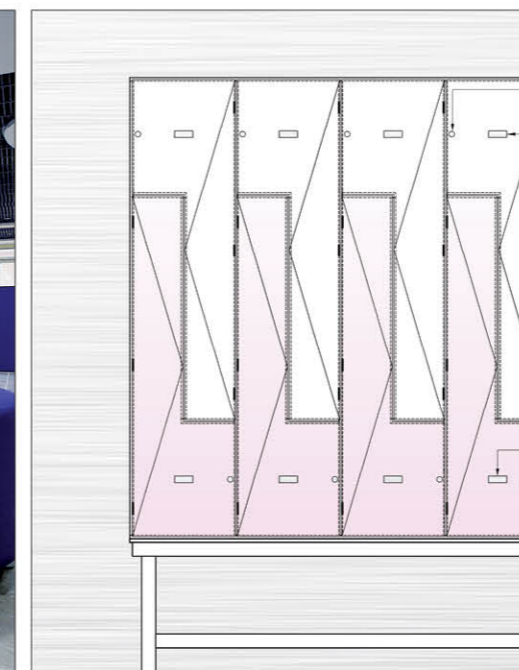

LOCKERS
RAYS