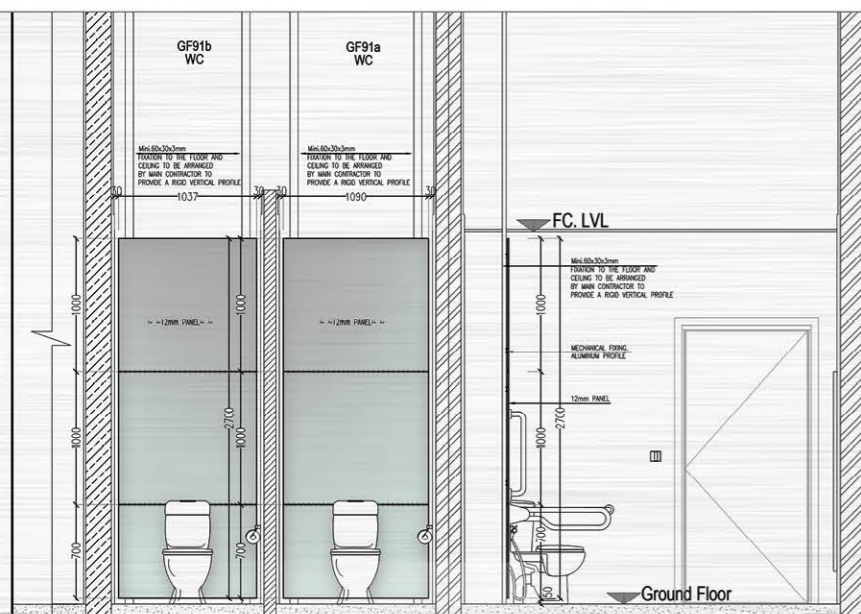

COUNTERS CLADDING & VANITY