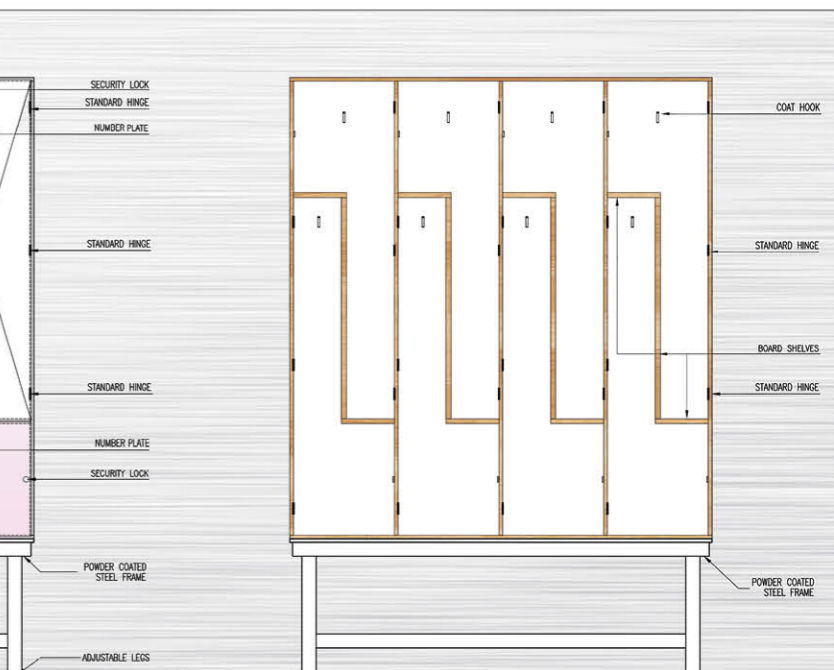

LOCKERS
RAYS