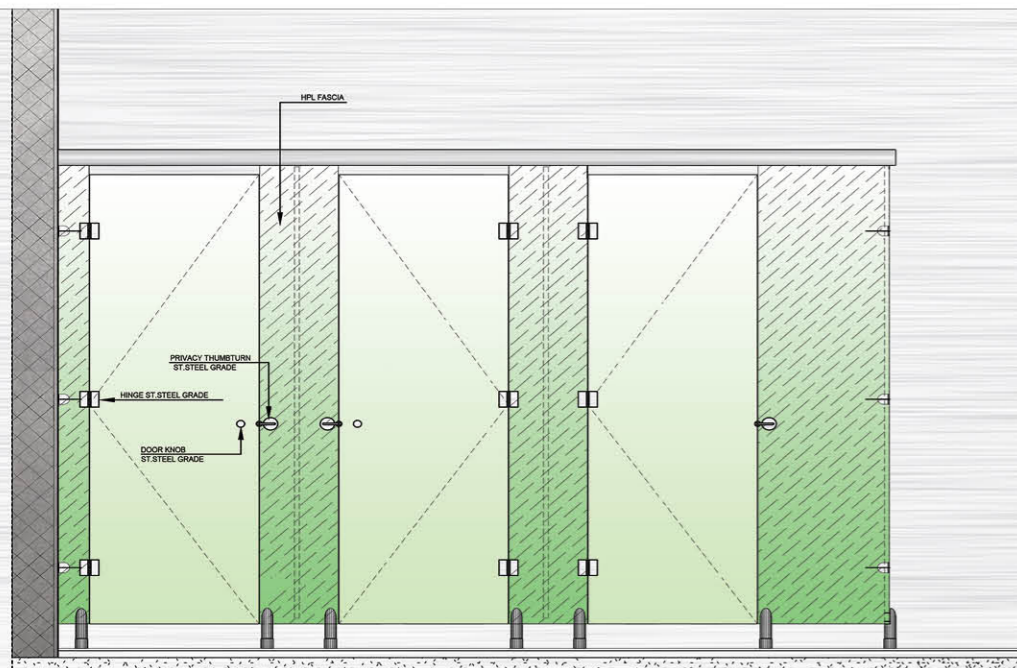

**CUBICLES
ELITE**