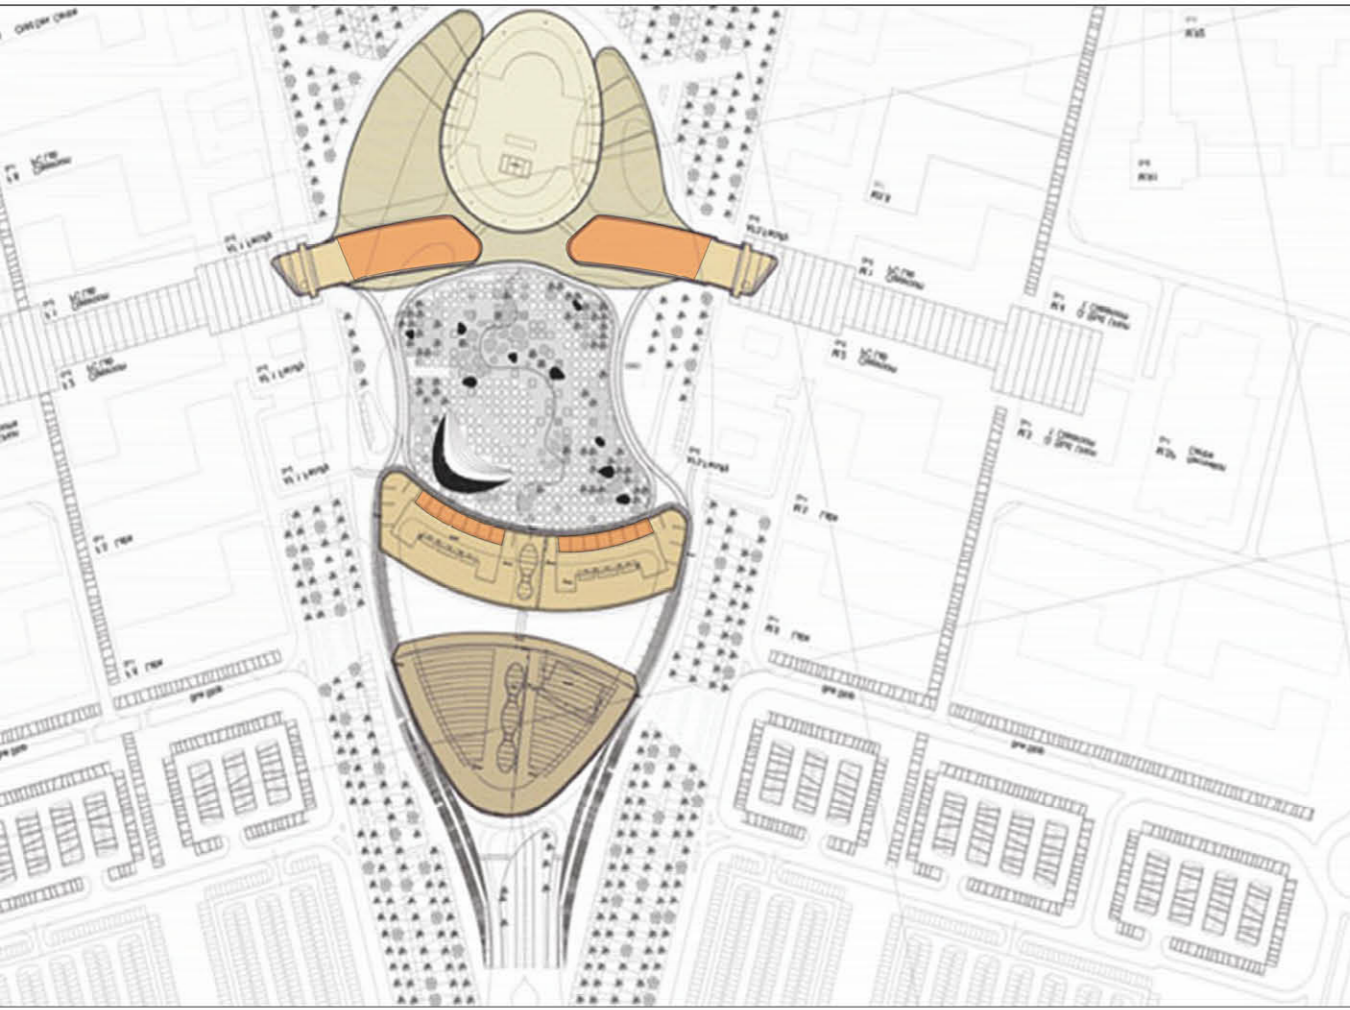

DISTINGUISHED WITH STAINLESS STEEL ACCESSORIES OF GRADE 304, **EMINENCE** IS USED MAINLY IN NEW AND REDEVELOPED COMMERCIAL AREAS, HOTELS AND SCHOOLS. CUSTOM ALTERATIONS CAN BE ACHIEVED.

CUBICLES EMINENCE