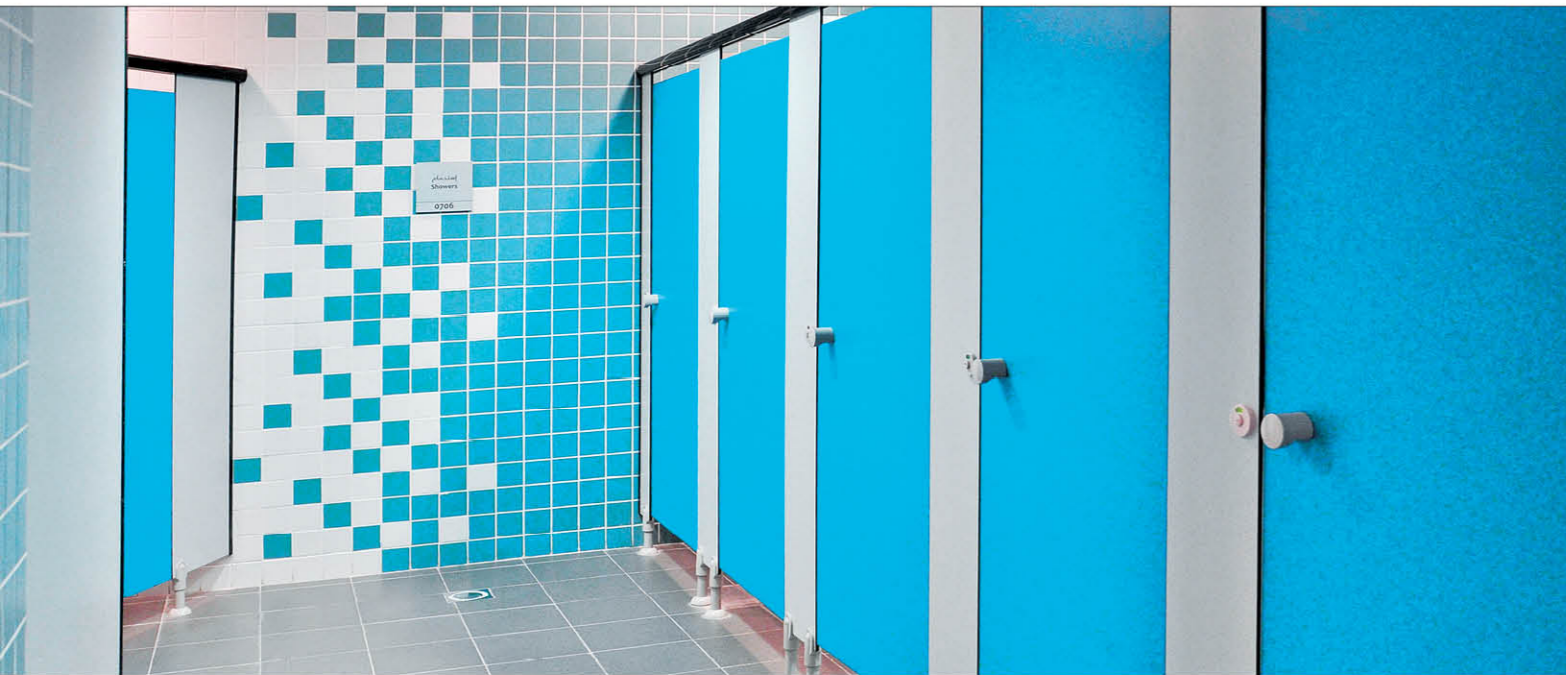

**CUBICLES
ELEGANCE**