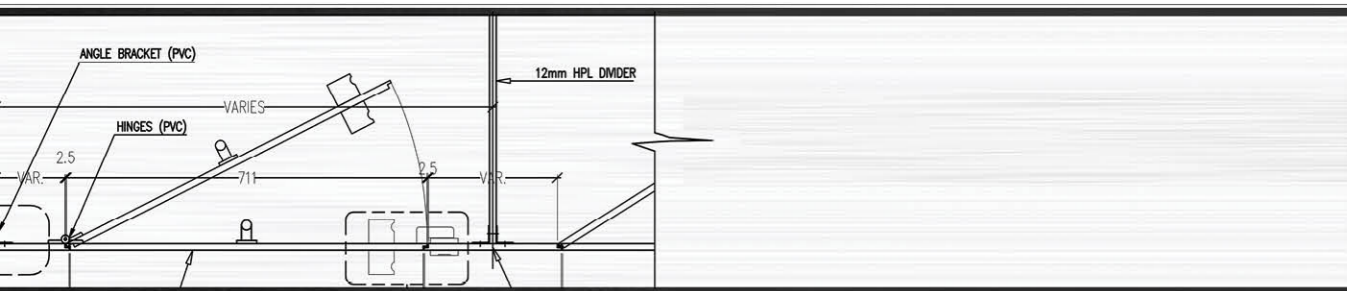

CUBICLES ELEGANCE