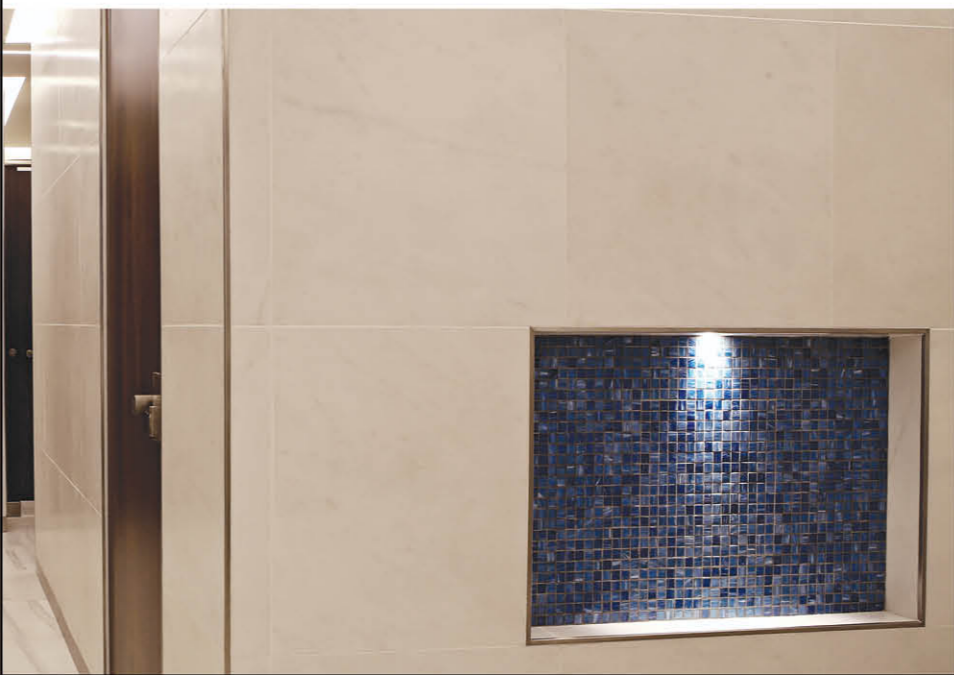

CUBICLES
EXCELLENCE