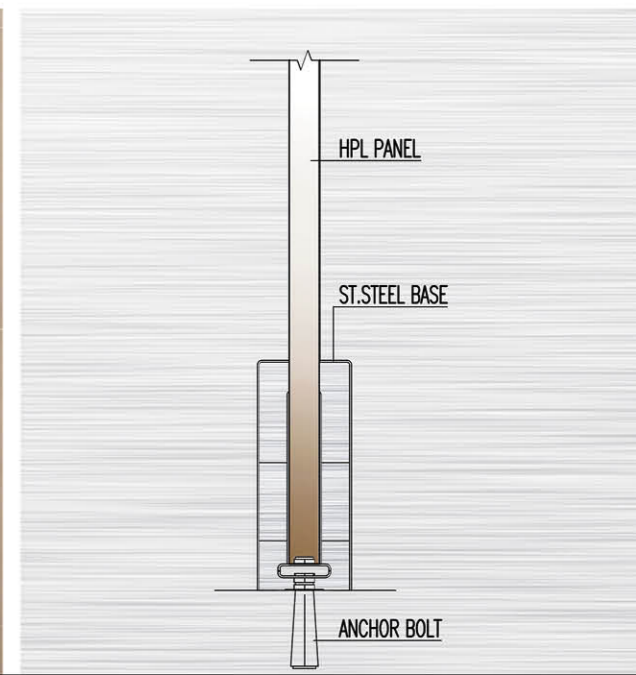

**EMINENCE CUBICLE DIMENSIONS :**

HPL THICKNESS	12MM/13MM
STANDARD CUBICLE HEIGHT	1955 - 1995MM
STANDARD CUBICLE WIDTH	850MM / 1000MM
STANDARD CUBICLE DEPTH	1500 - 1800MM
STANDARD BASE HEIGHT	100 - 140MM

**EMINENCE CUBICLE DIMENSIONS :**

HPL THICKNESS	12MM/13MM
STANDARD CUBICLE HEIGHT	CUSTOM
STANDARD CUBICLE WIDTH	CUSTOM
STANDARD CUBICLE DEPTH	CUSTOM
STANDARD BASE HEIGHT	100MM MINIMUM

CUBICLES  
**EXCELLENCE**