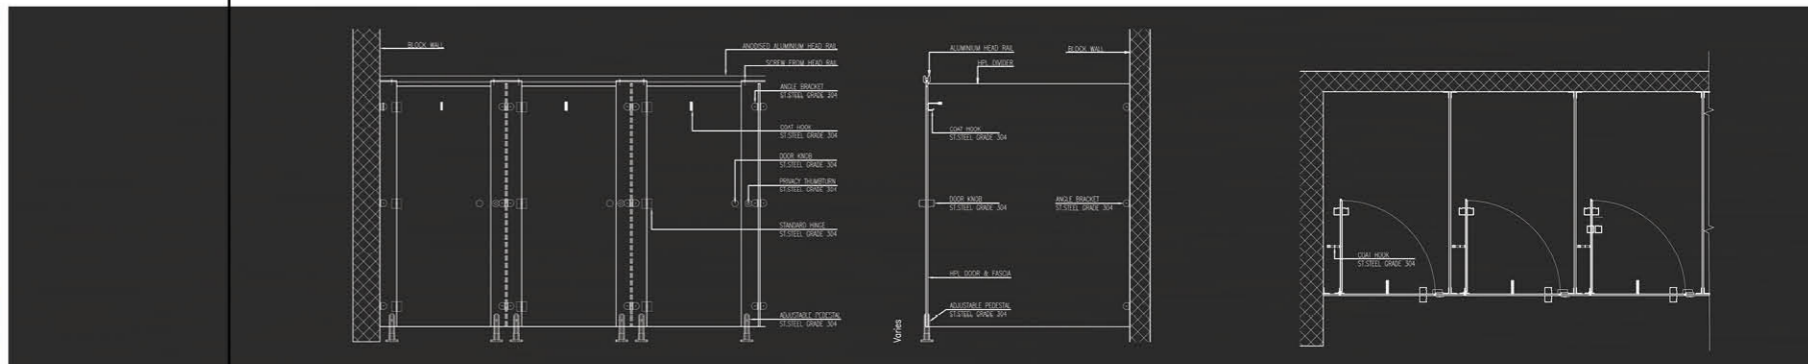

CUBICLES EMINENCE