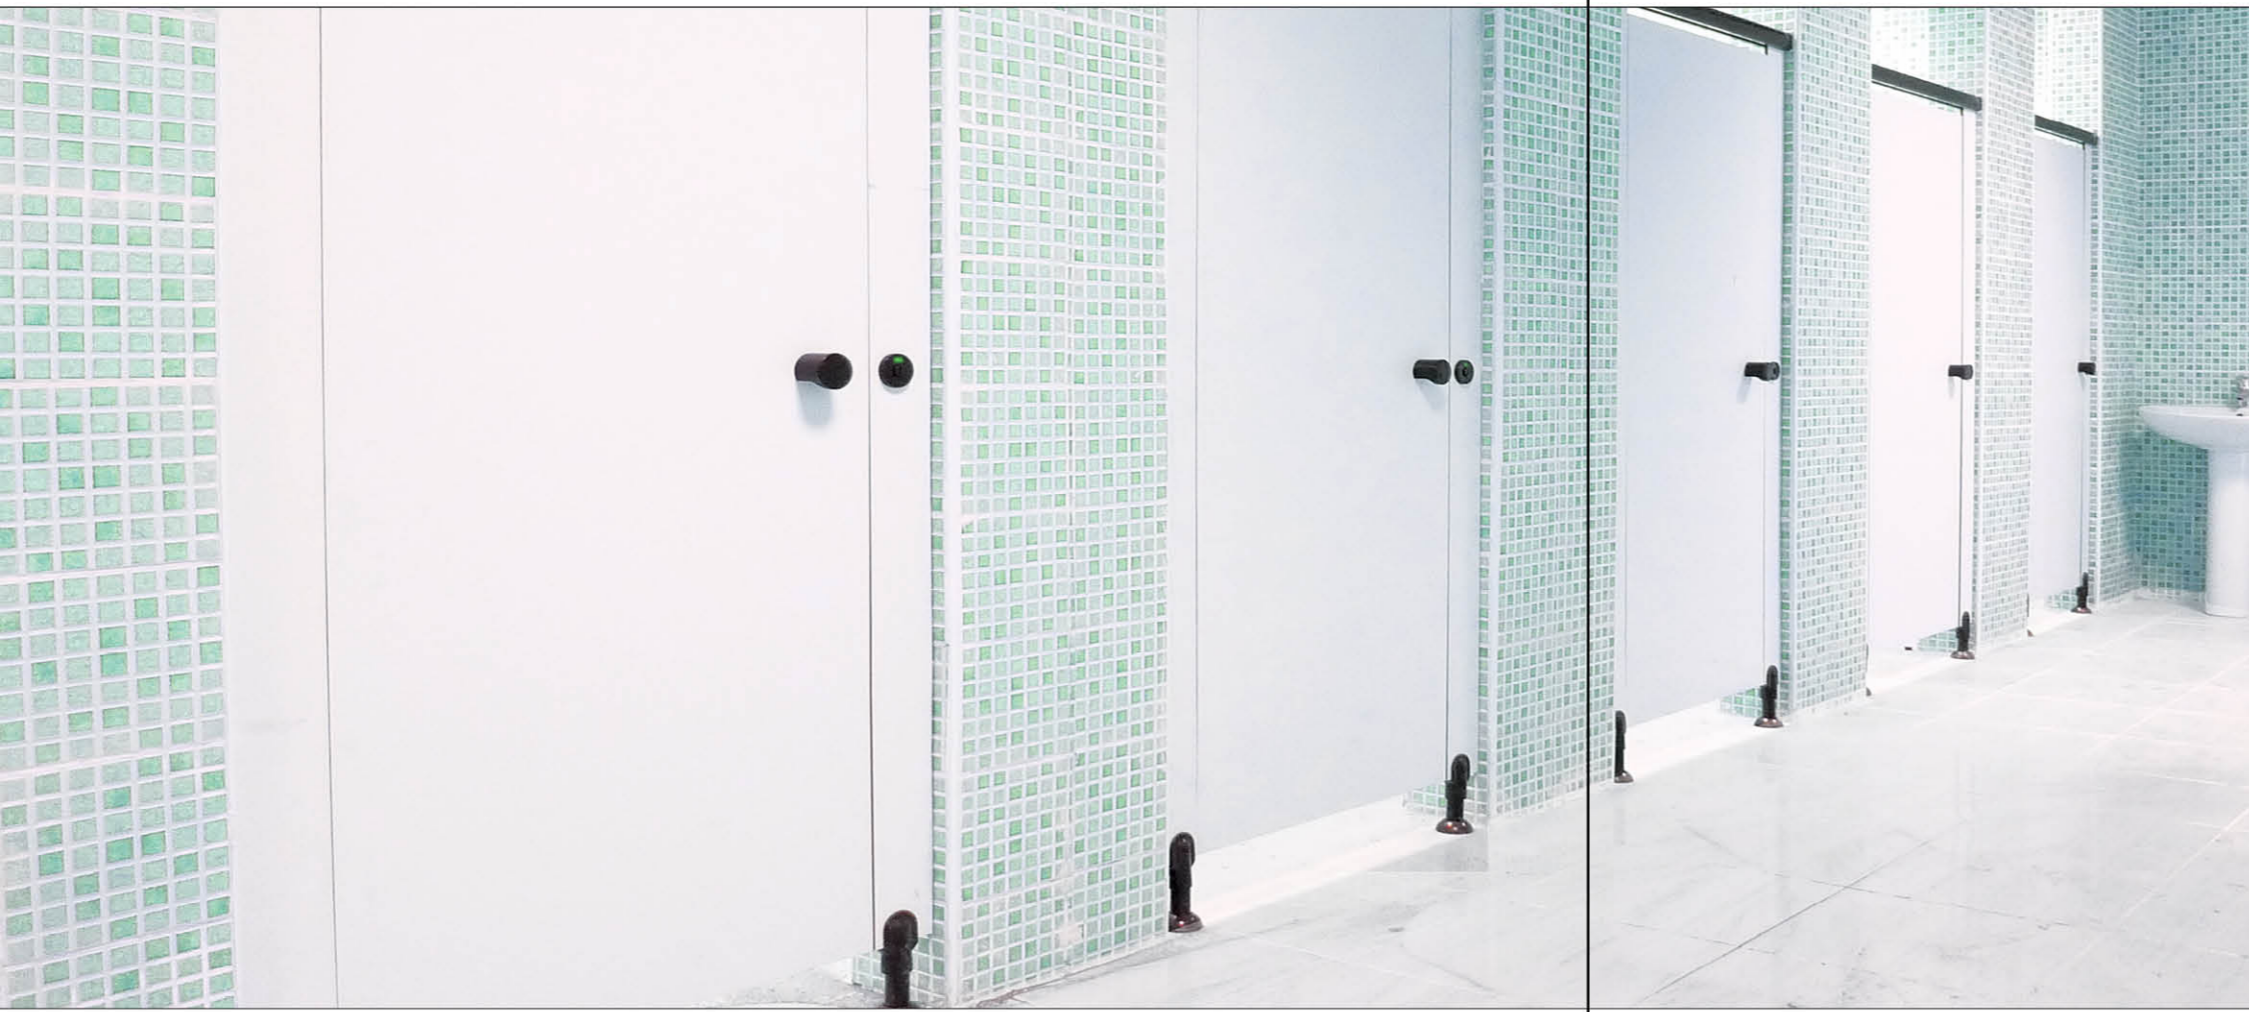

PERFORMANCE & PROPERTIES :

- SHOCK, SCRATCH AND WEAR RESISTANCE.
- RESISTANCE TO COMMON CLEANING CHEMICALS.
- RESISTANCE TO HUMIDITY.
- NON POROUS, NO MOLD OR BACTERIA FORMATION.
- EASY TO MAINTAIN.

EMINENCE CUBICLE DIMENSIONS :

HPL THICKNESS	12MM/13MM
STANDARD CUBICLE HEIGHT	1907-2005MM
STANDARD CUBICLE WIDTH	850MM - 1000MM
STANDARD CUBICLE DEPTH	1500MM - 1800MM
STANDARD BASE HEIGHT	115MM - 150MM

**CUBICLES
ELEGANCE**