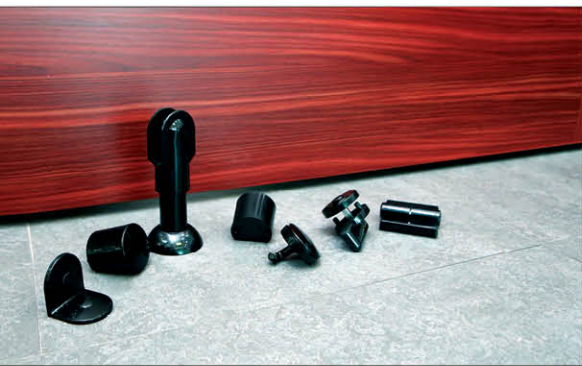

CUBICLES ELEGANCE