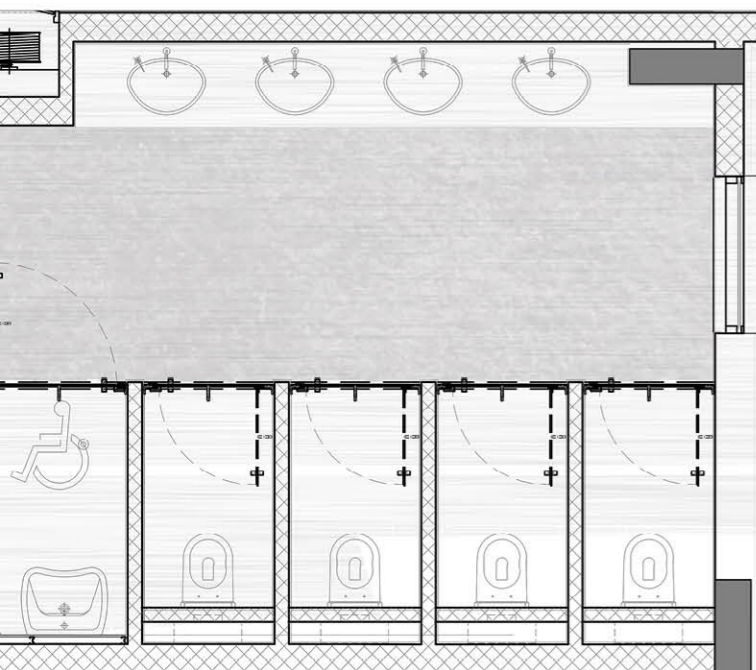

CONSTRUCTION :

TOILET CUBICLES ARE MADE OF VARYING THICK SOLID GRADE COMPACT LAMINATE PANELS. DOORS AND ARE SUPPORTED BY STAINLESS STEEL HARDWARE FIXED TO THE BOTTOM, MIDDLE AND TOP REGION OF THE DOOR. DOORS ARE EQUIPPED WITH A STAINLESS STEEL COAT HOOK AND A LOCK. DIVIDERS ARE CONNECTED TO THE BACK WALL BY STAINLESS STEEL BRACKETS. FOR MAXIMUM STABILITY AND ALIGNMENT, A HEAD RAIL IS APPLIED TO THE CUBICLE SYSTEM.