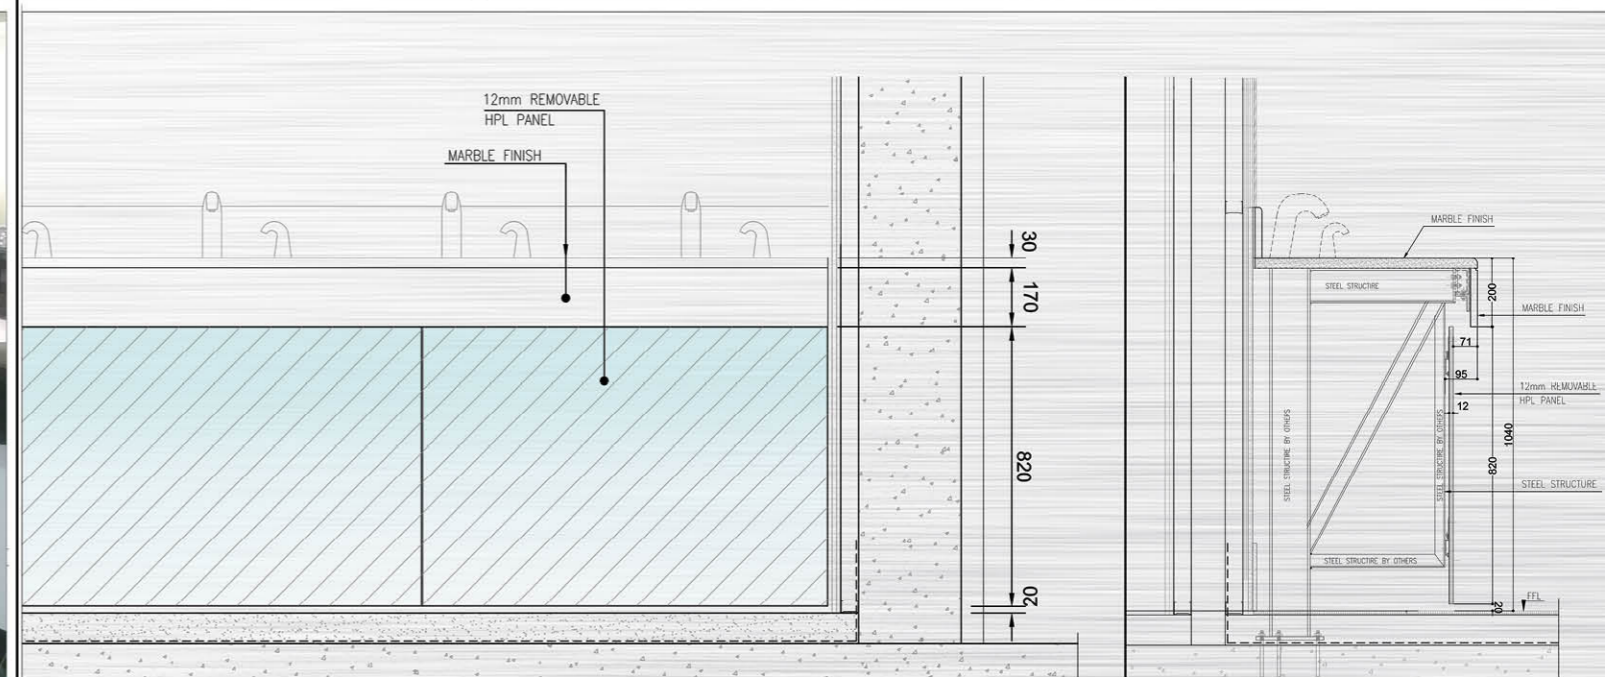

COUNTERS CLADDING & VANITY