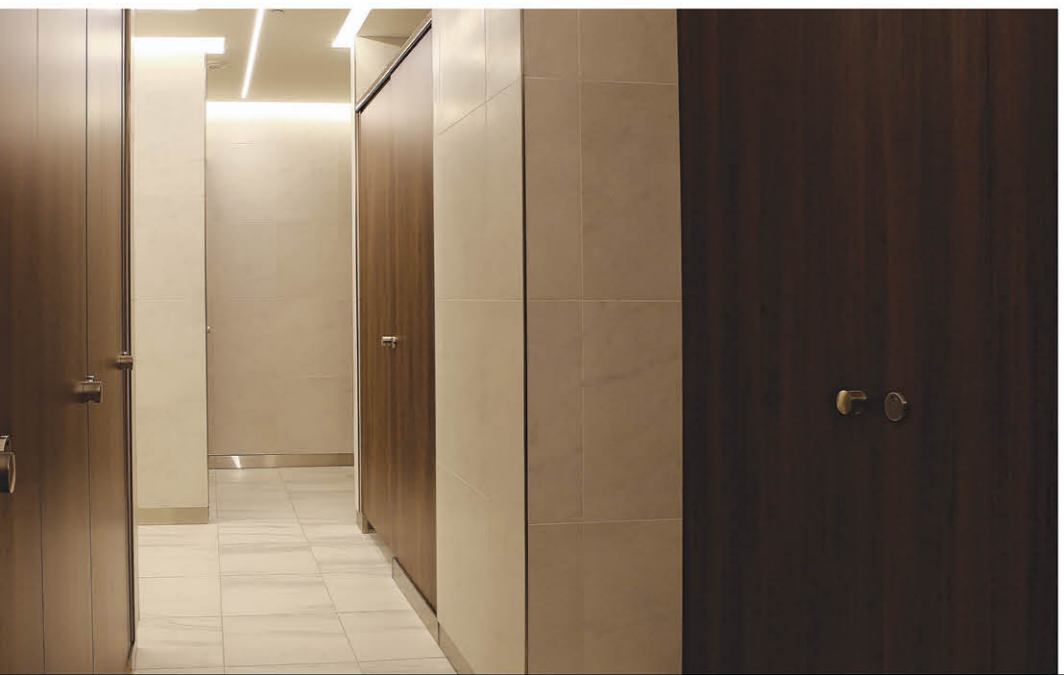

CUBICLES
EXCELLENCE